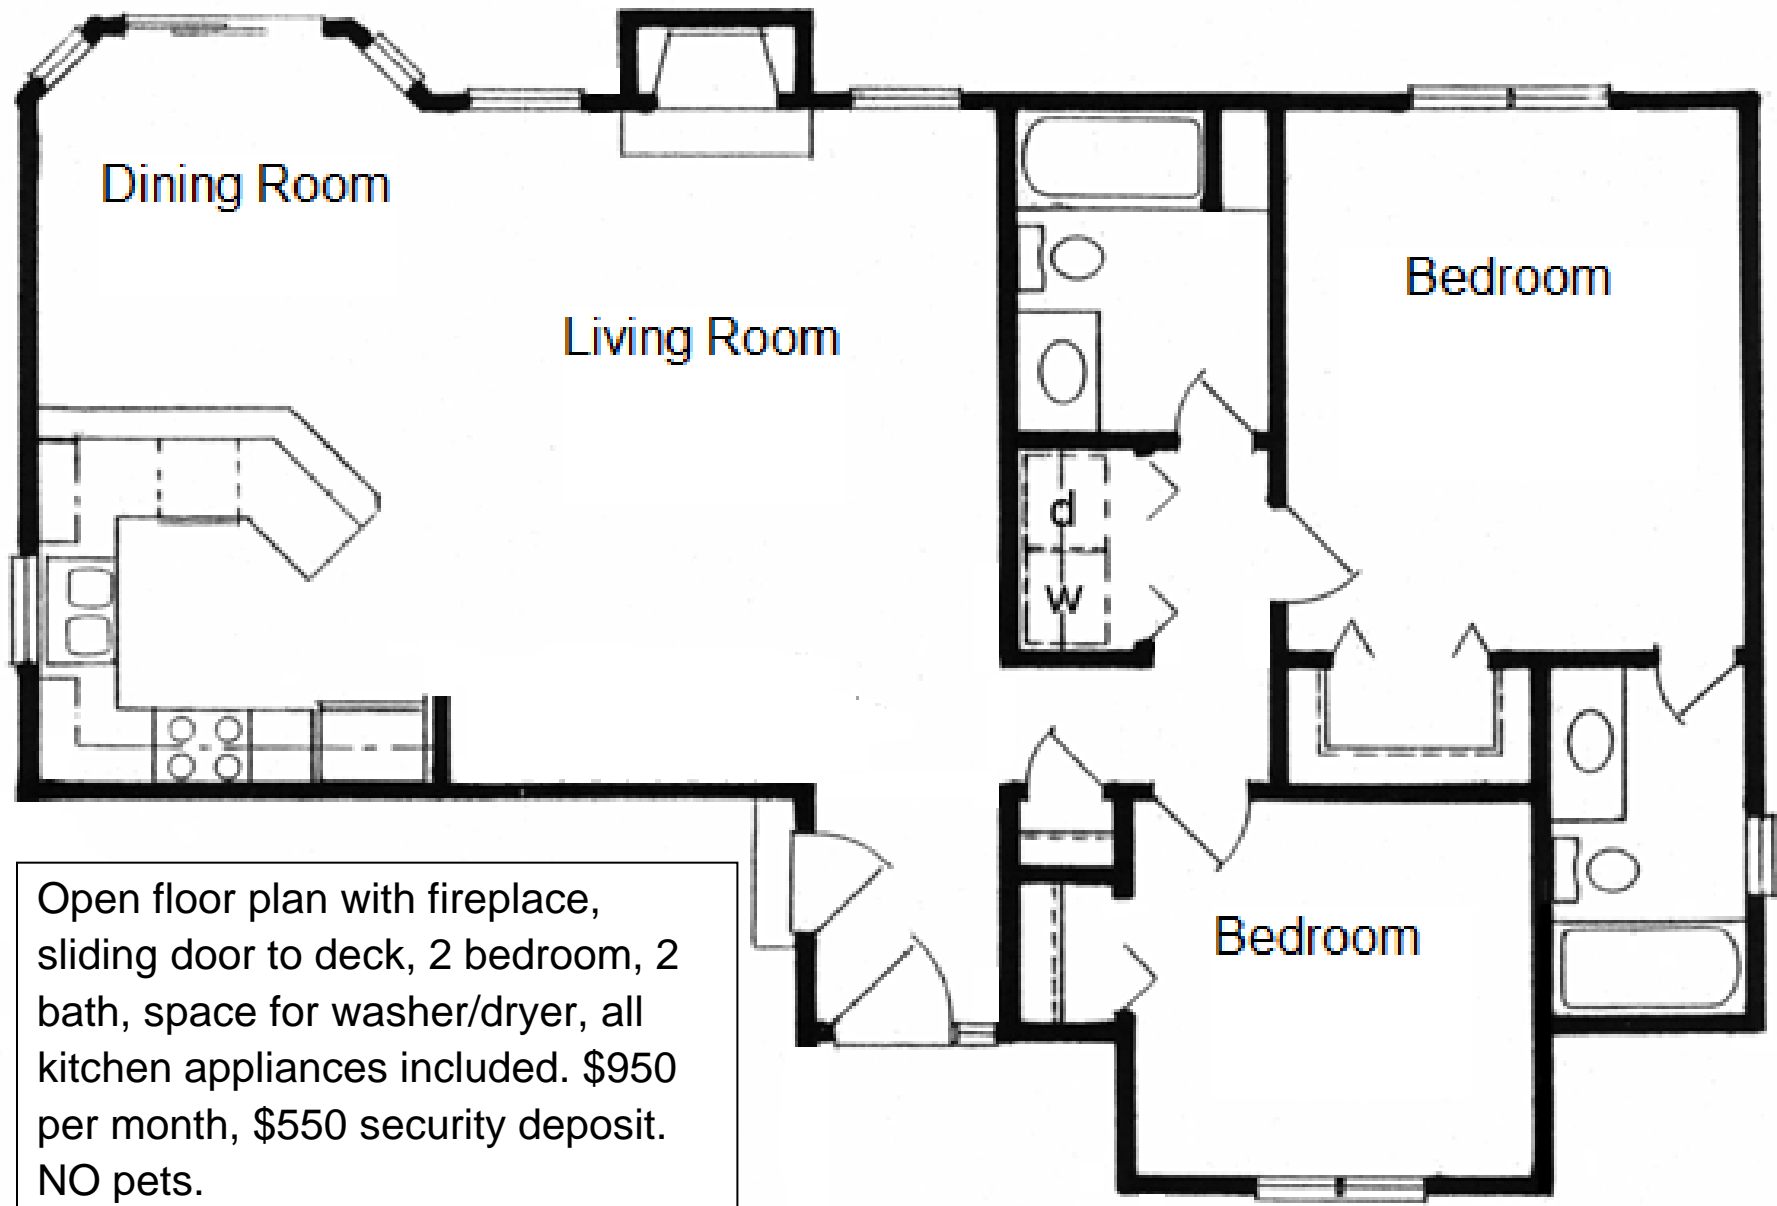

# Apartment Floor Plan

Name \_\_\_\_\_

Open floor plan with fireplace, sliding door to deck, 2 bedroom, 2 bath, space for washer/dryer, all kitchen appliances included. \$950 per month, \$550 security deposit. NO pets.